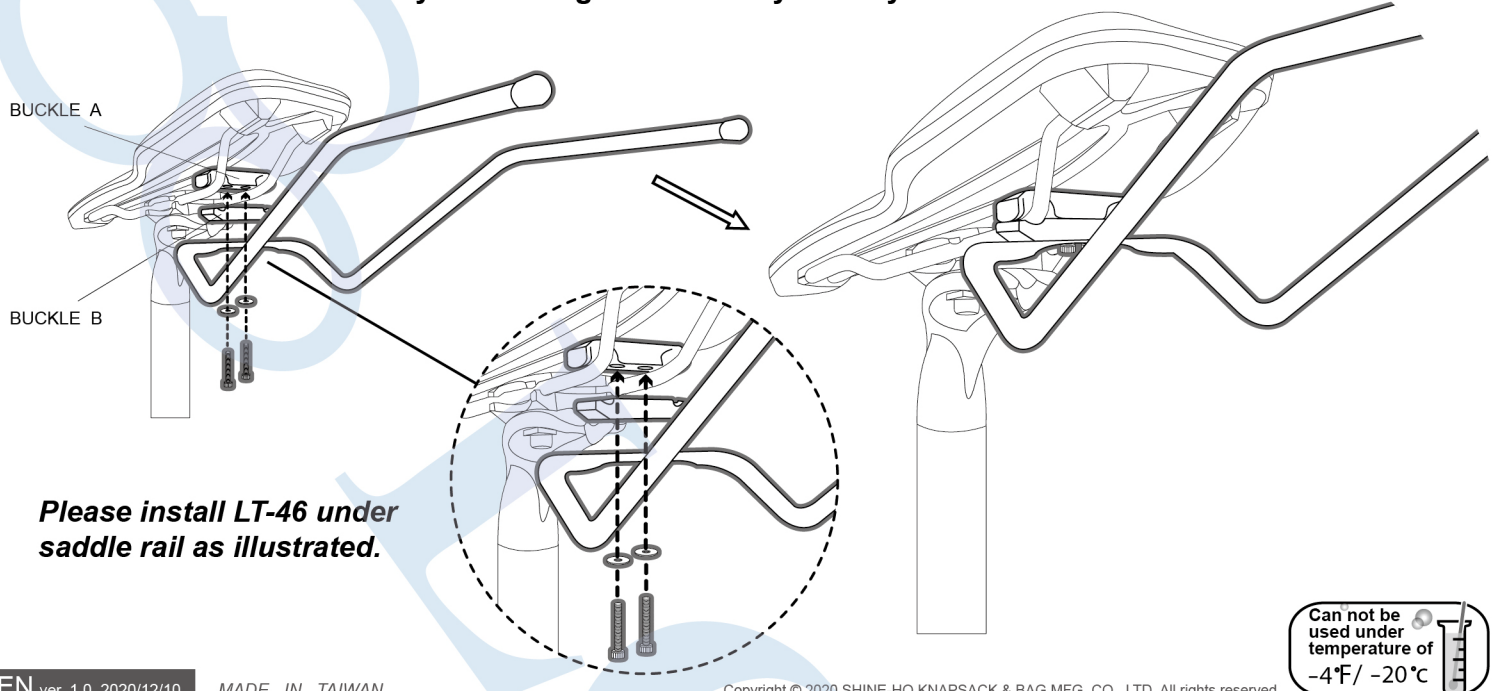

Warning -Improper installation or use may result in serious accident and/or injury. For proper installation, please see the instruction or contact your local dealers.

1. How to install the Anti-sway saddle bag stabilizer to your bicycle:

EN ver. 1.0 2020/12/10

MADE IN TAIWAN

Copyright © 2020 SHINE-HO KNAPSACK & BAG MFG. CO., LTD. All rights reserved.

警告 -不正確的安裝或使用可能會導致嚴重的事故和或傷害。有關正確的安裝，請參閱說明或與當地經銷商聯繫。

1. 如何安裝防擺動支撐架到自行車上:

TC ver. 1.0 2020/12/14